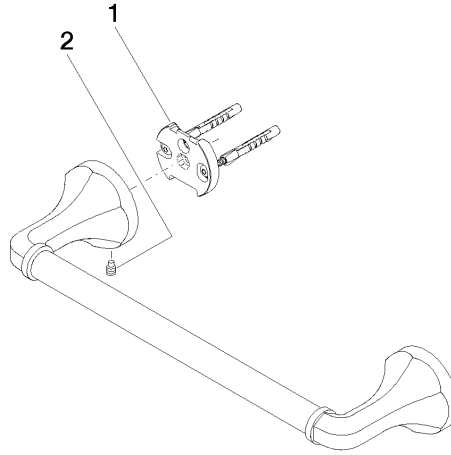

83 030 361

- gauge 300 mm
- width 360mm
- height 60 mm
- rosette Ø 60 mm
- 90mm projection

	Chrome	83 030 361-00
	Brushed Platinum	83 030 361-06
	Platinum	83 030 361-08
	Durabress (23kt Gold)	83 030 361-09
	Brushed Durabress (23kt Gold)	83 030 361-28
	Brushed Dark Platinum	83 030 361-99

Recommended miscellaneous

MADISON Mounting for towel bar/tumbler mounting on two sides - 12 358 970 90

- for towel bar mounting plus towel bar mounting on back.

83 030 361

mm [inches]

83 030 361

Spare parts list

No.	Item Number	Name	Quantity used	Delivery time
1	05 17 97 507 00 90	fixing set	2	2
2	04 31 11 140 00 90	pin	2	2